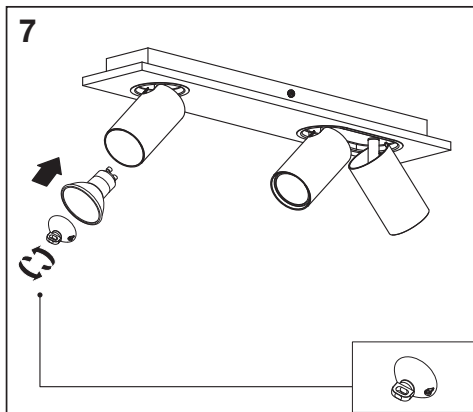

DÉCOR SPOT MERCURY